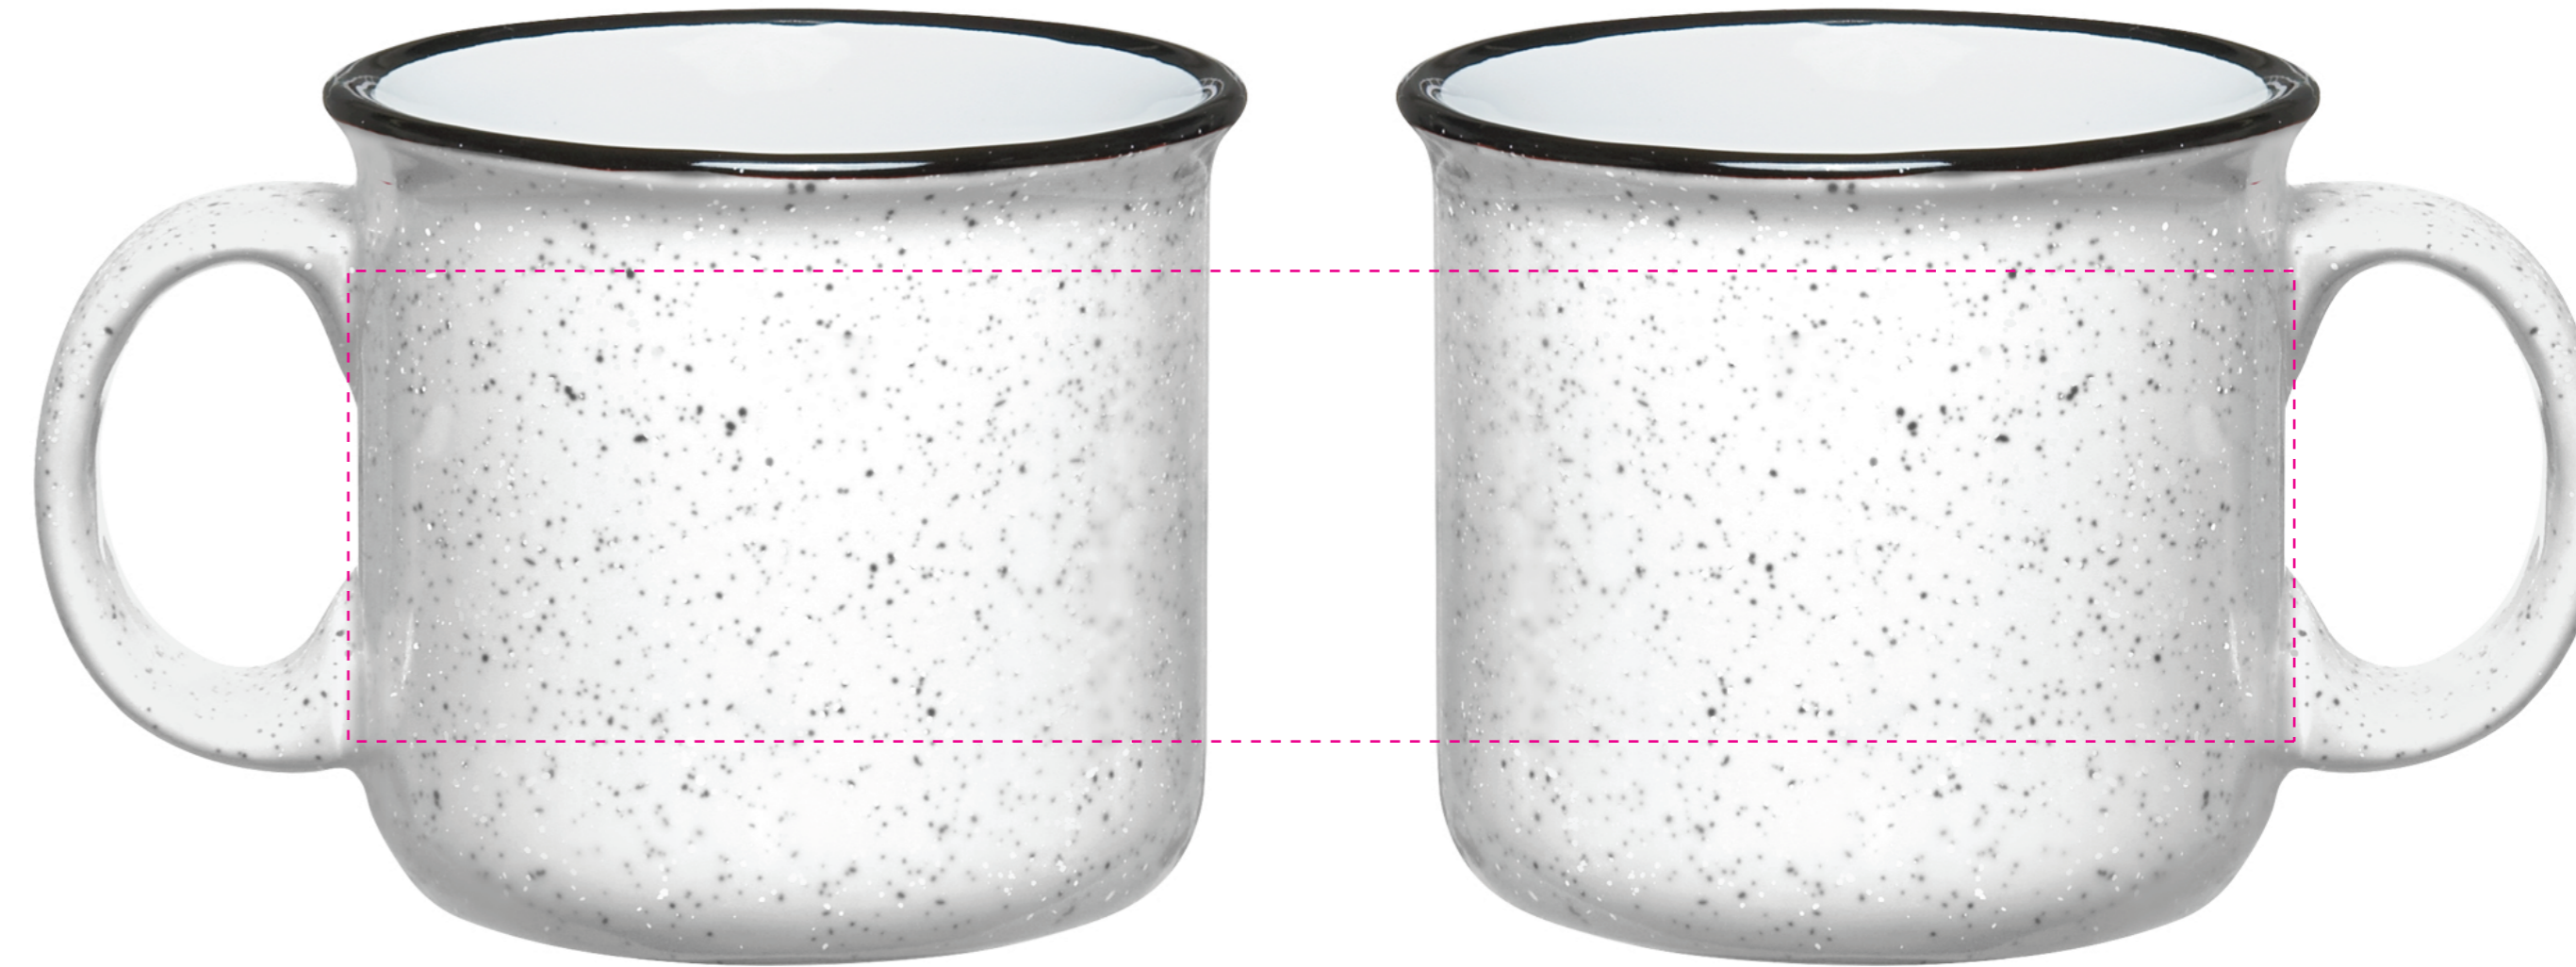

BACKGROUND COLOR REPRESENTS ITEM AND DOES NOT PRINT

SIDE 2
OPTIONAL LEFT DRINKER

SIDE 1
STANDARD RIGHT DRINKER

W: "
H: "

***We need 3-5 days after approval for production.

***HAND WASH ONLY.

PLEASE NOTE:

Approvals are solely the customer's responsibility, we are not responsible for typo's or accidental changes in the artwork, please review artwork carefully.

- Virtuals are meant for a rough visual. They are not meant for exact color, size, or layout.
- Computer monitors output colors in RGB mode. Artwork is designed and to be imprinted in CMYK, thus computer monitor colors may not necessarily match production colors.